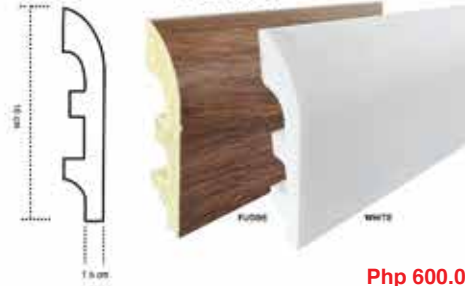

SKIRTING (BASEBOARD)

Php 400.00

Php 460.00

Php 600.00

Php 390.00

ES-005

Php 600.00

CROWN / CORNICE

Php 410.00

Php 270.00

Php 460.00

CHAIR RAILS

Php 350.00

Php 550.00

Php 400.00

SKIRTING (BASEBOARD)

Php 500.00

SKIRTING (BASEBOARD)

Php 600.00