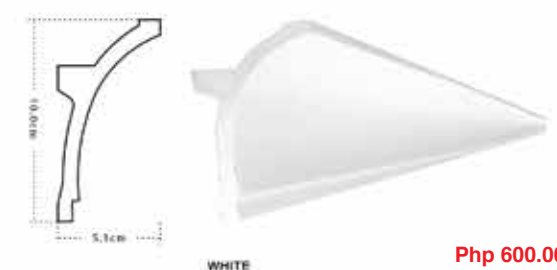

SKIRTING (BASEBOARD)

ESC-001

Php 500.00

SKIRTING (BASEBOARD)

ECC-001

Php 600.00

MDF Board

PRICE: 4,500.00 pc