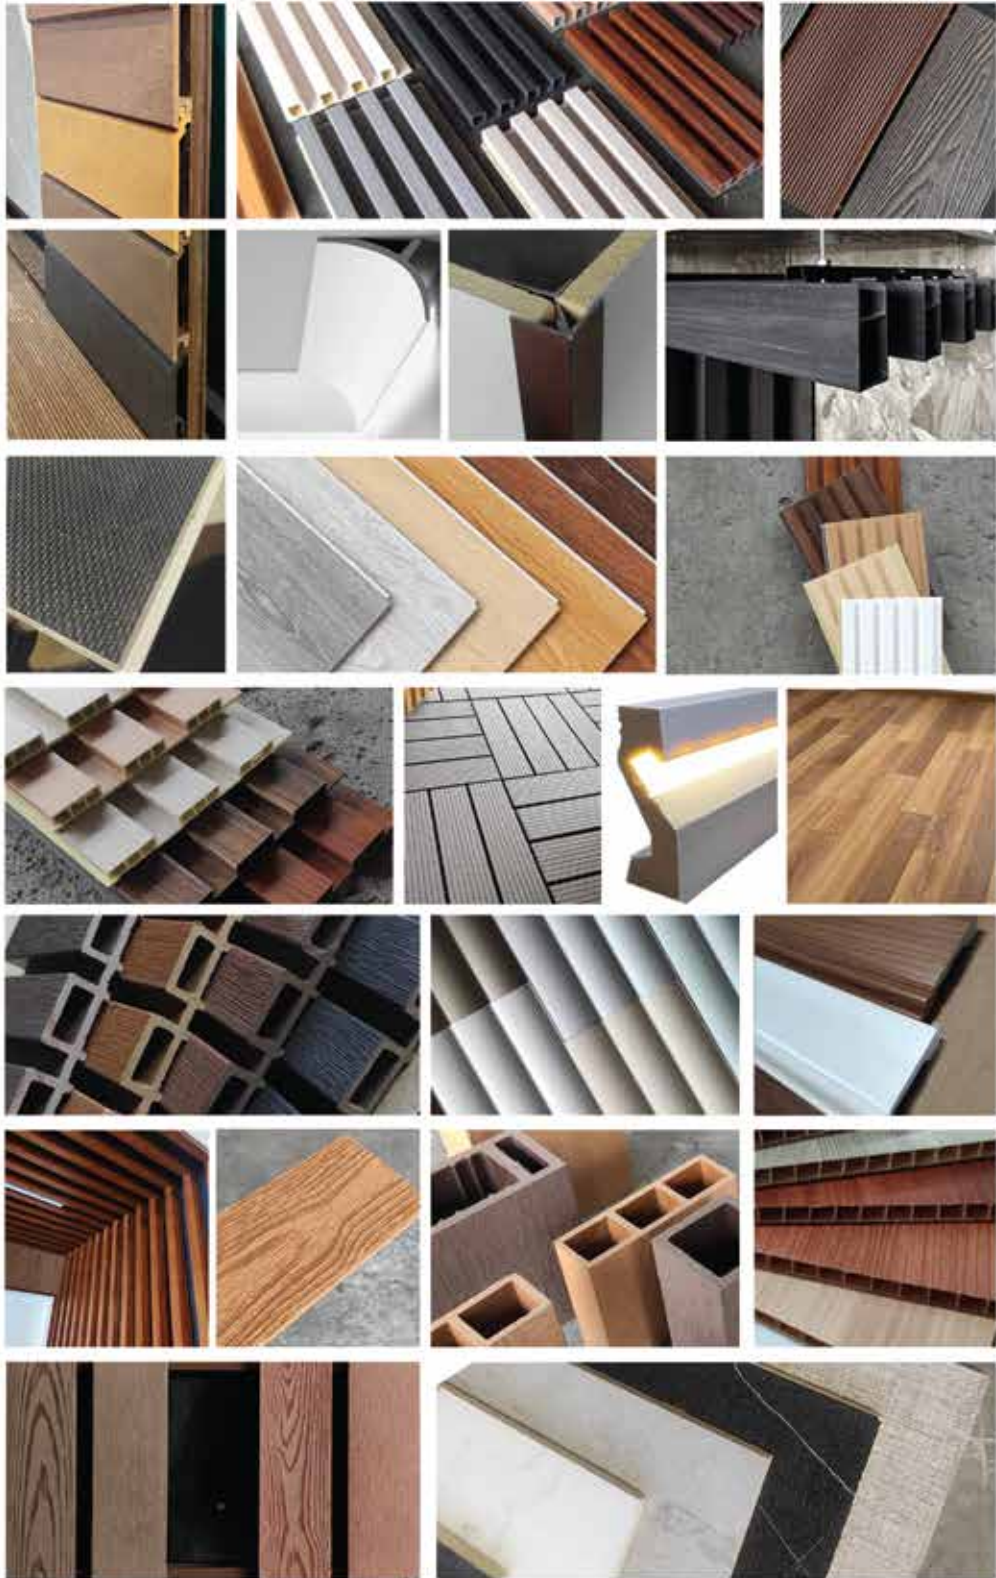

DECOCLAD

WALLS & CEILINGS

INTERIOR

Php 500.00

WHITE WHITE OAK BEECH CYPRESS CEDAR MAPLE GOLDEN OAK RED CEDAR WALNUT SAND GREY PEBBLE GREY ONYX BLACK

FLUTED INDOOR
Size: 100 x 24 x 2900mm

ACCESSORIES

Php 620.00