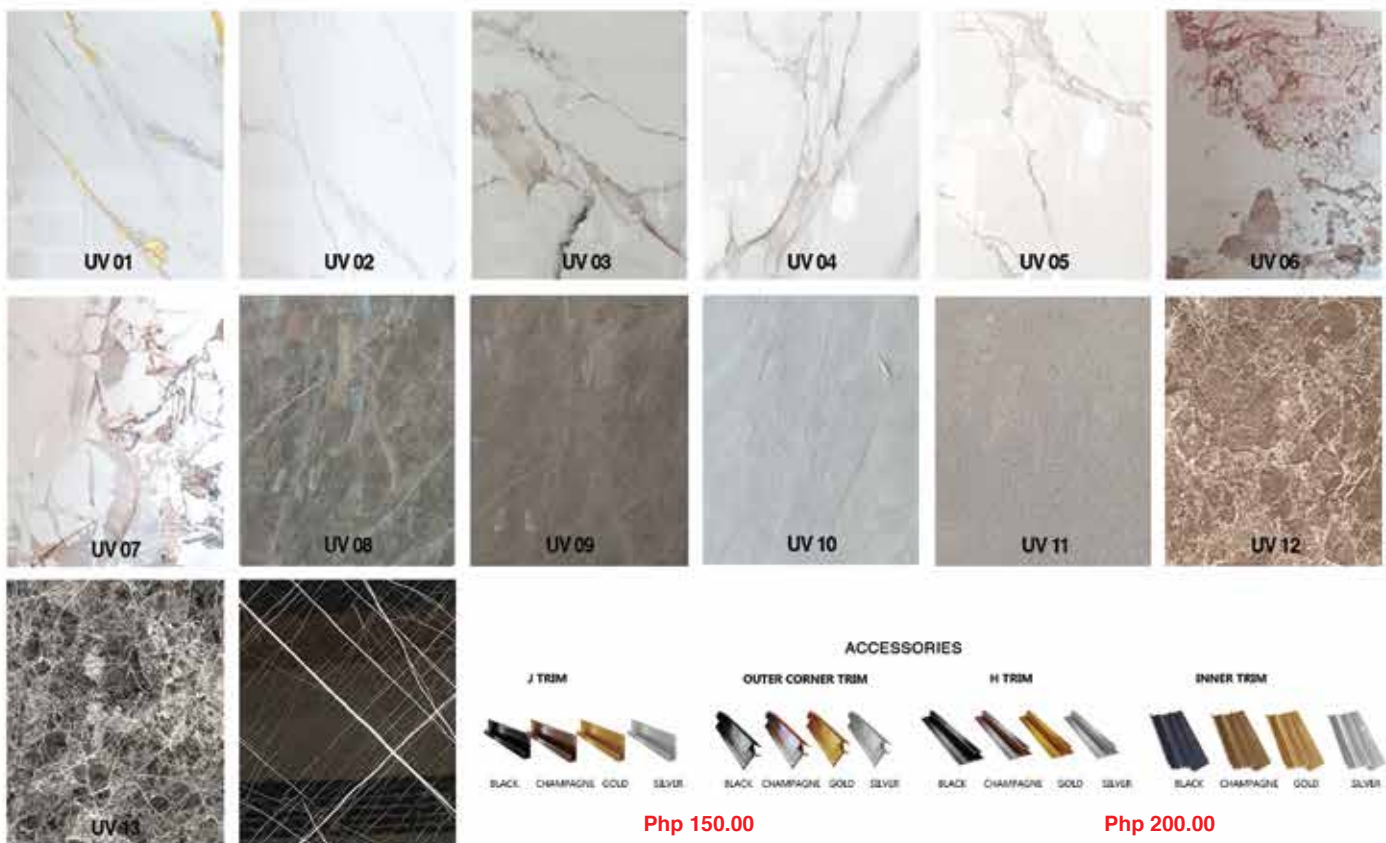

UV BOARD

Php 1,600.00 (introductory price)

4FT x 8ft