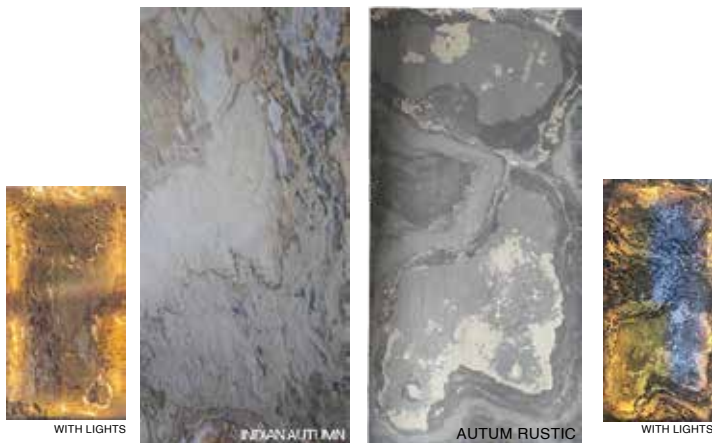

QUARTZITE SERIES

PRICE: 9,500.00 pc

PRICE: 13,000.00 pc

PRICE: 11,500.00 pc

MARBLE SERIES

PRICE: 13,000.00 pc

LIME SERIES

PRICE: 13,000.00 pc