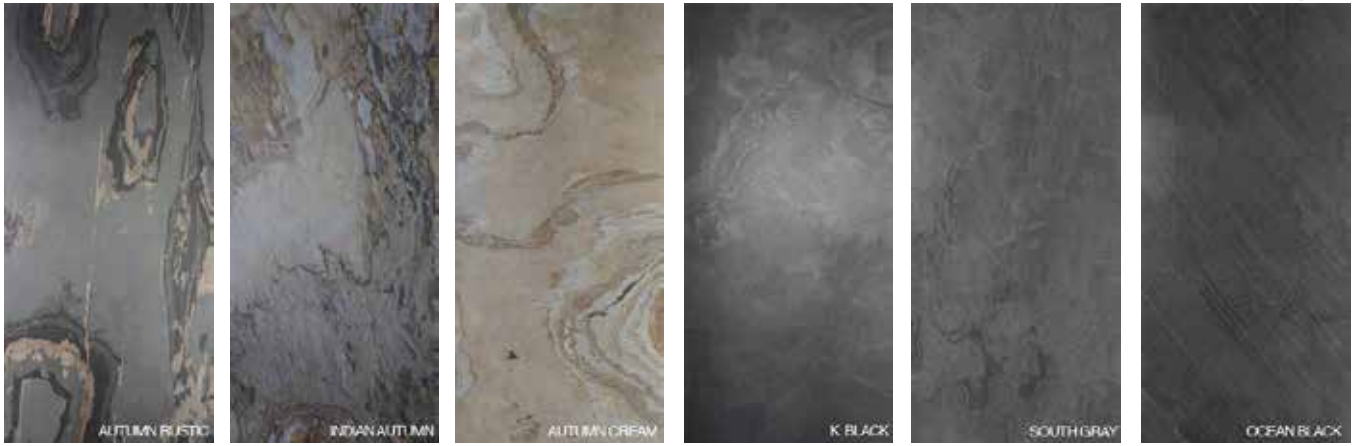

QUARTZITE SERIES

PRICE: 9,500.00 pc

PRICE: 13,000.00 pc

PRICE: 11,500.00 pc

MARBLE SERIES

PRICE: 13,000.00 pc

LIME SERIES

PRICE: 13,000.00 pc