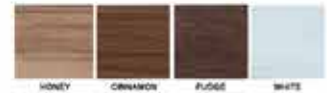

EC-002

Php 270.00

EC-003

Php 460.00

CHAIR RAILS

ECR-001

Php 350.00

WHITE