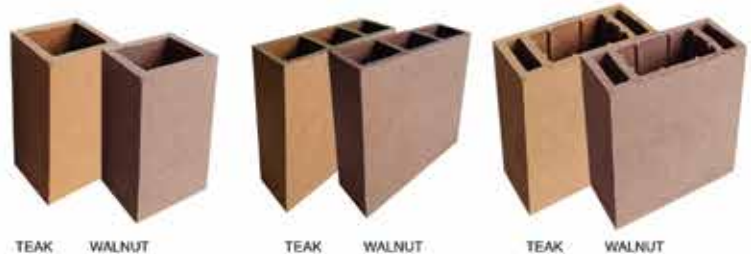

ACCESSORIES

Php 1,700.00

N/A

SOLID DECKING

Size: 140 x 22 x 2900mm

ACCESSORIES

Php 1,450.00

OUTDOOR FLUTED
CO-EXTRUDED
ACCESSORIES

Size: 219 x 26 x 2900mm

Php 680.00

WOOD PANEL
WIDE

Size: 140 x 10 x 2900mm

ACCESSORIES

Php 700.00

Php 750.00

N/A

Php 1,250.00

COLUMN OUTDOOR

Size: 50 x 50 x 2900mm
Size: 30 x 100 x 2900mm
Size: 50 x 100 x 2900mm

ACCESSORIES

Php 750.00

OUTDOOR HORIZONTAL
WALL CLADDING

Size: 148 x 22 x 2900mm

ACCESSORIES