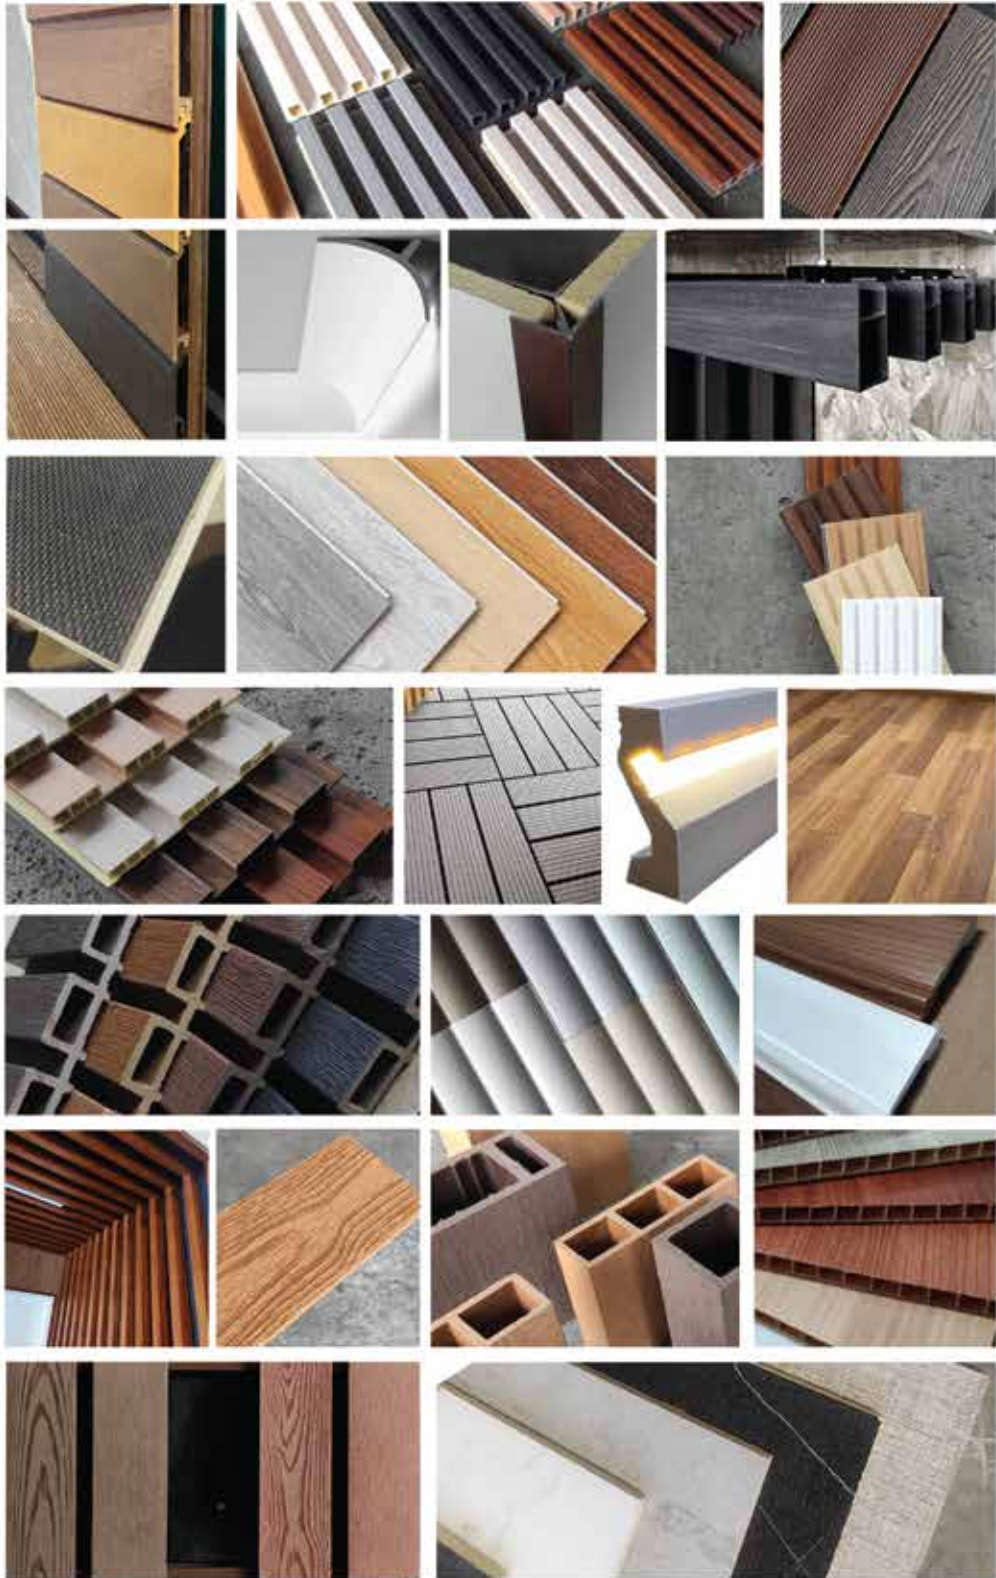

DECOCLAD

WALLS & CEILINGS

INDOOR

Php 550.00

WHITE WHITE OAK BEECH CYPRESS CEDAR MAPLE GOLDEN OAK RED CEDAR WALNUT SAND GREY PEBBLE GREY ONYX BLACK

FLUTED INDOOR

Size:180 x 25 x 2900mm

ACCESSORIES