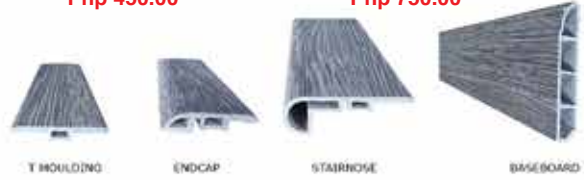

Php 550.00

CEDAR COFFEE RED CEDAR CYPRESS

Php 770.00

CEDAR RED CEDAR CYPRESS CEDAR RED CEDAR CYPRESS

CEILING TUBE

Size: 50 x 90 x 2900mm

ACCESSORIES

COLUMN

Size: 100 x 50 x 2900mm
Size: 50 x 50 x 2900mm

ACCESSORIES

Php 1,900.00

WALNUT FOREST OAK GREY OAK ASH GREY OAK NATURAL OAK CYPRESS (Gradient)

SPC ACCESSORIES

Php 450.00

Php 750.00

SPC MATCHING COLOR

SPC FLOORING

Size: 1220 x 178 x 4mm +1mm IXPE

WALLBOARD (MATTE) 4FT x 8ft

Php 2,500.00

WENGE NARRA OAK WHITE MARBLE BLACK MARBLE LIGHT GREY MARBLE DARK GREY MARBLE FINE STUCCO TAUPE STUCCO LIGHT GREY STUCCO DARK GREY GREY LINEN NATURAL LINEN SAND LINEN