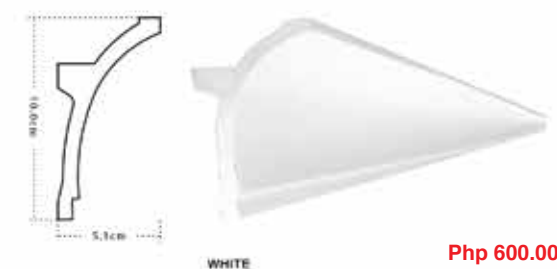

SKIRTING (BASEBOARD)

ECC-001