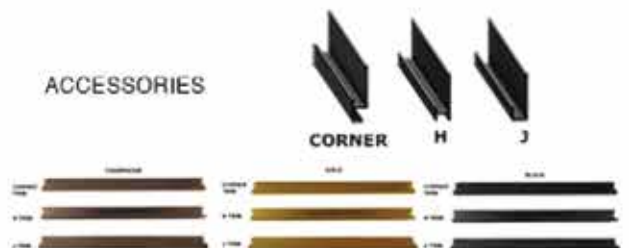

Size: 100 x 50 x 2900mm
Size: 50 x 50 x 2900mm

ACCESSORIES

Php 1,900.00

WALNUT FOREST OAK GREY OAK ASH GREY OAK NATURAL OAK CYPRESS (Gradient)

SPC ACCESSORIES

Php 450.00

Php 750.00

SPC MATCHING COLOR

SPC FLOORING

Size: 1220 x 178 x 4mm +1mm IXPE

WALLBOARD (MATTE) 4FT x 8ft

Php 2,500.00

WENGE NARRA OAK WHITE MARBLE BLACK MARBLE LIGHT GREY MARBLE DARK GREY MARBLE FINE STUCCO TAUPE STUCCO LIGHT GREY STUCCO DARK GREY GREY LINEN NATURAL LINEN SAND LINEN

PVC WALL BOARD (GLOSSY) 4FT x 8ft

Php 4,500.00

BLACK MARBLE DARK GREY MARBLE WHITE MARBLE LIGHT GREY MARBLE

ACCESSORIES

CORNER H J

INDOOR

Php 250.00

PVC CEILING PANEL SEAMLESS