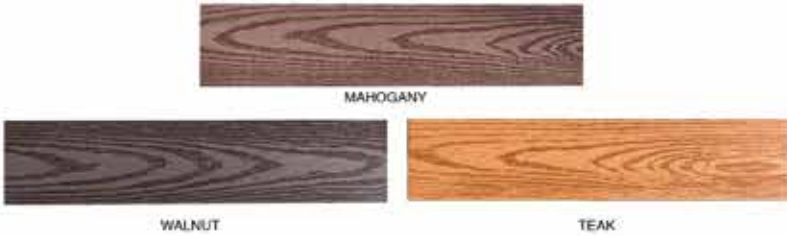

J- CHANNEL H- DIVIDER INNER CORNER OUTER CORNER

OUTDOOR

Php 1,350.00

OUTDOOR FLUTED
ACCESSORIES

Size: 218 x 28 x 2900mm

Php 500.00

WOOD PANEL
SLIM

Size: 83 x 10 x 2900mm