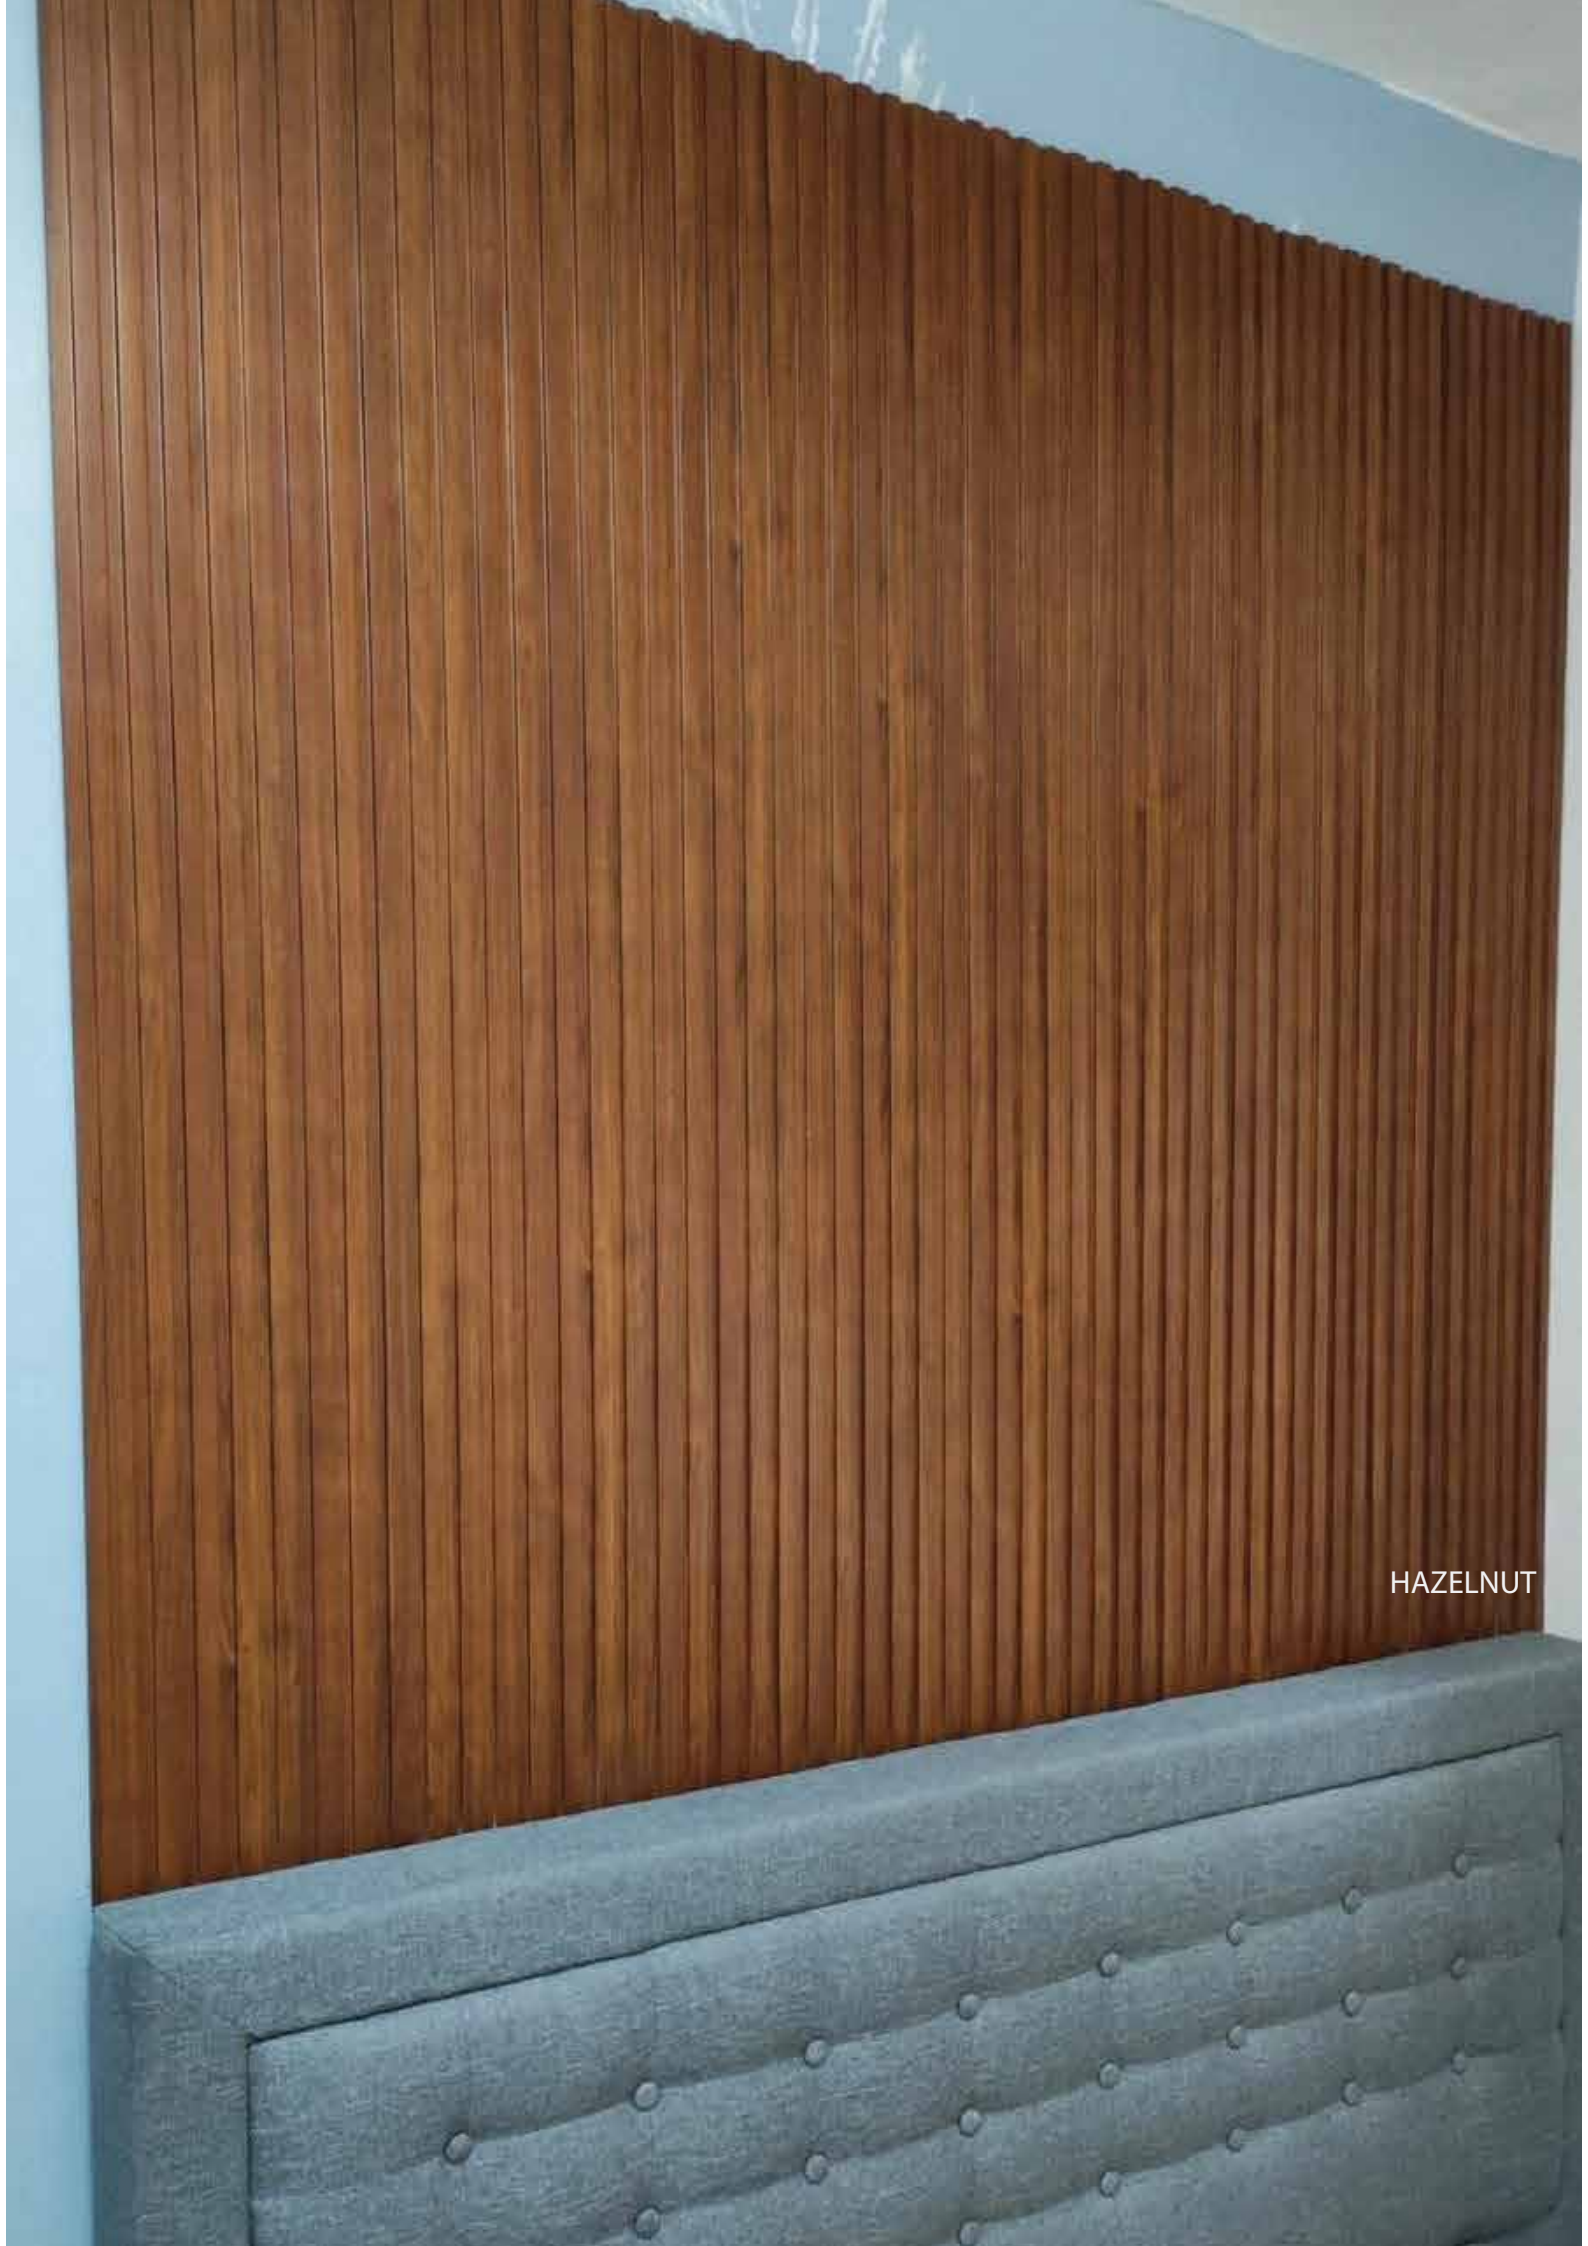

WAFER INDOOR

LATTE

HAZELNUT

AMERICANO

HAZELNUT

CAPPUCCINO

LATTE

MILK

TARO

BLACK

L COVER

METAL CLIP

150 x 9 x 2900mm