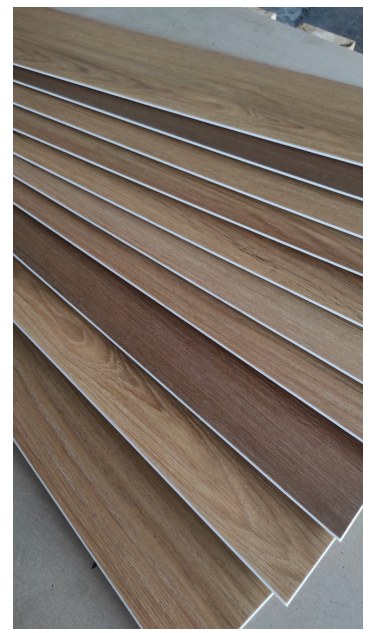

SPC  
FLOORING

GRADIENT COLOR  
CYPRESS

WALNUT

ASH GREY

FOREST OAK

OAK

NATURAL OAK

GREY OAK

WALNUT

FOREST OAK

GREY OAK

ASH GREY

NATURAL OAK

OAK

CYPRESS  
(Gradient)  
10 DIFFERENT SHADES PER BOX

**BASEBOARD**  
80 x 15 x 2400mm