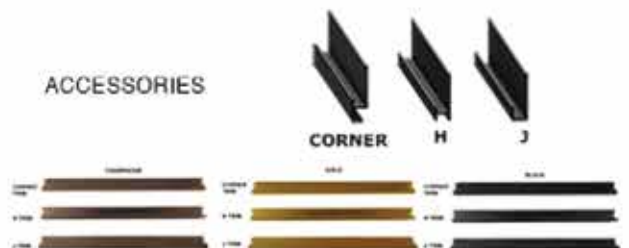

BLACK MARBLE DARK GREY MARBLE WHITE MARBLE LIGHT GREY MARBLE

ACCESSORIES

CORNER H J