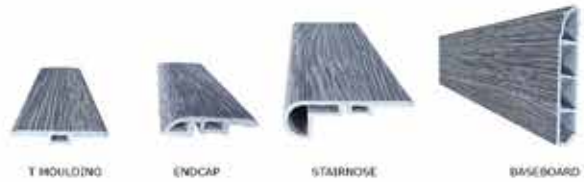

SPC ACCESSORIES