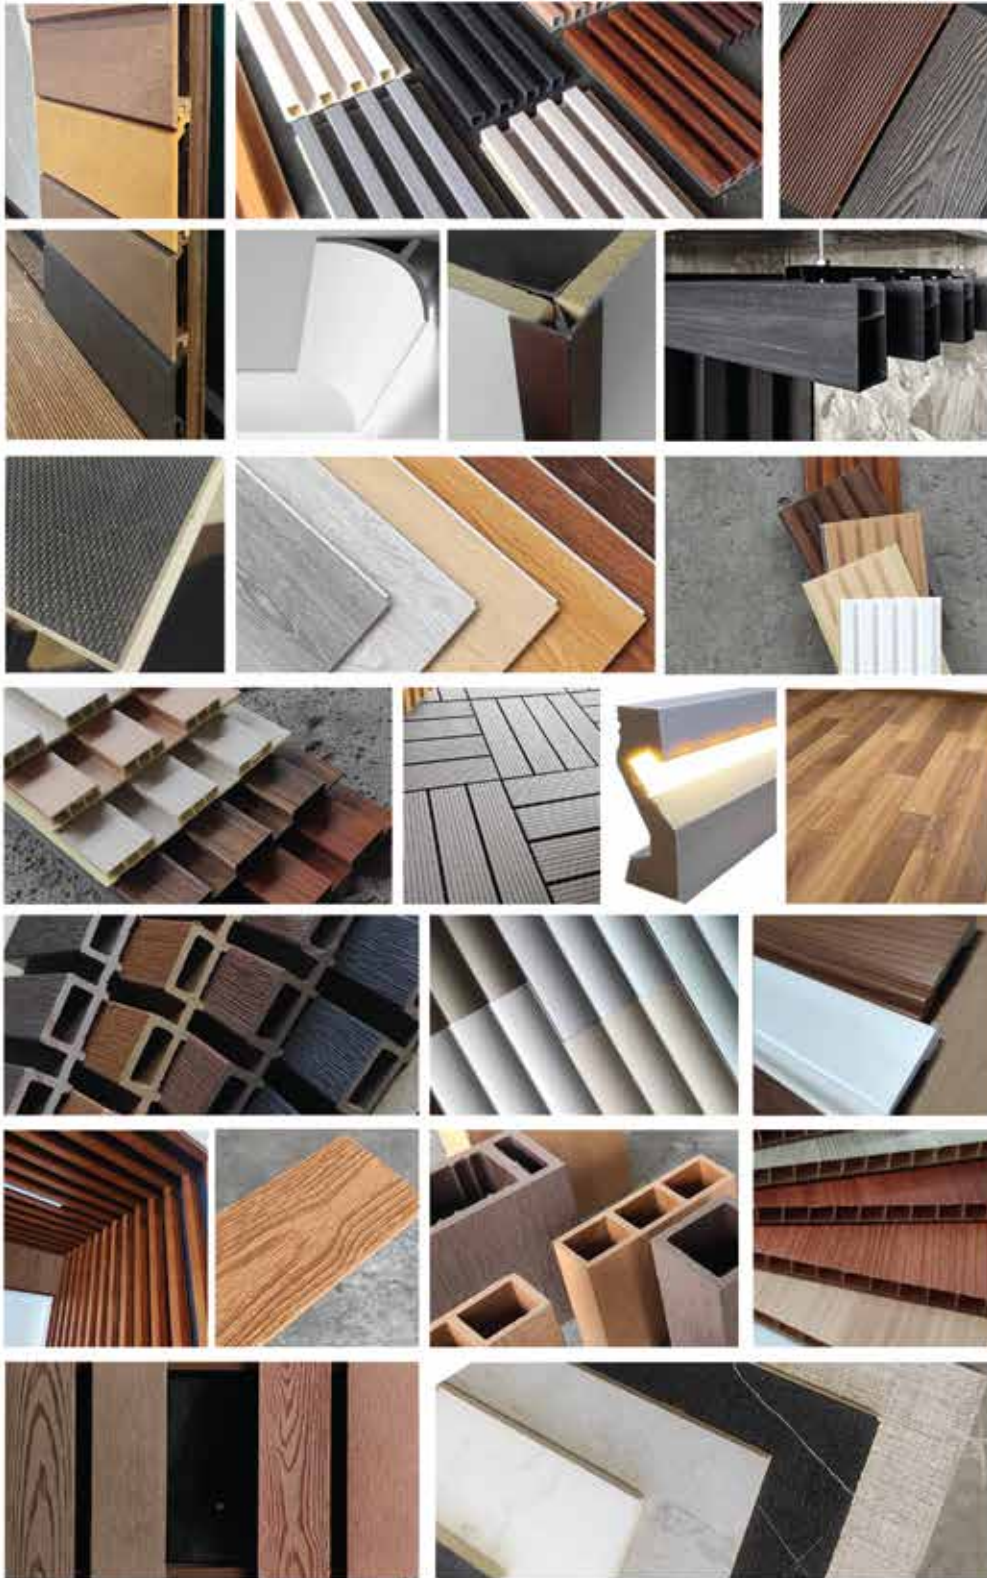

## WALLS & CEILINGS

INDOOR

Php 550.00

WHITE WHITE OAK BEECH CYPRESS CEDAR MAPLE GOLDEN OAK RED CEDAR WALNUT SAND GREY PEBBLE GREY ONYX BLACK

FLUTED INDOOR

Size:160 x 25 x 2900mm

ACCESSORIES

Php 620.00