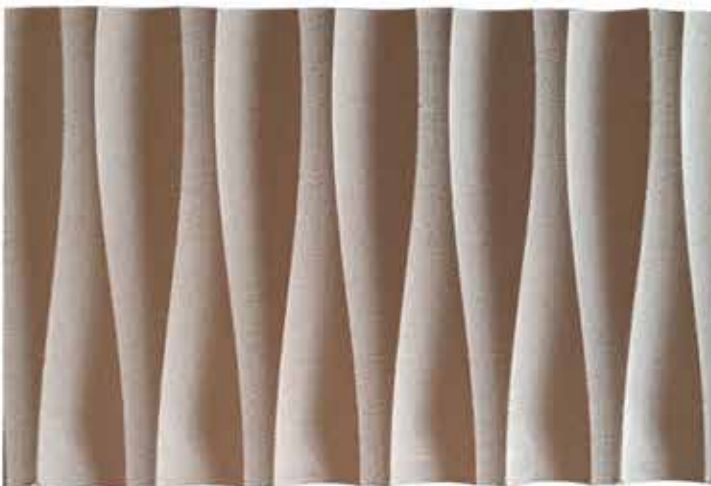

# MDF Board

Php 4,500.00

MDF Curtain 25mm  
1220mm x 2440mm  
Thickness: 15mm

MDF Curtain 48mm  
1220mm x 2440mm  
Thickness: 15mm

MDF Round 20mm  
1220mm x 2440mm  
Thickness: 15mm

MDF Round 30mm  
1220mm x 2440mm  
Thickness: 15mm