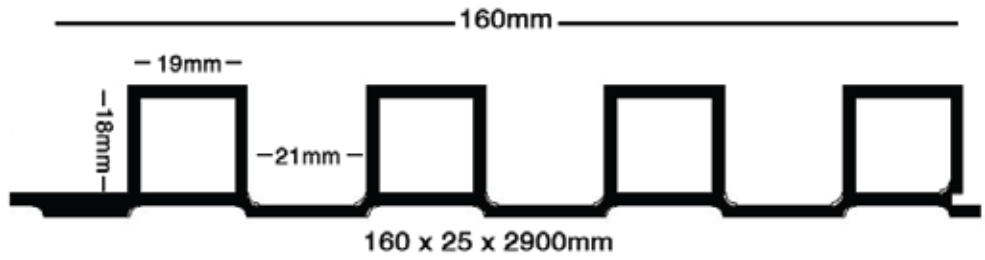

RED
CEDAR

ONYX
BLACK

PEBBLE
GREY

SAND
GREY

WHITE
OAK

WHITE

L COVER

MALE
CONNECTOR